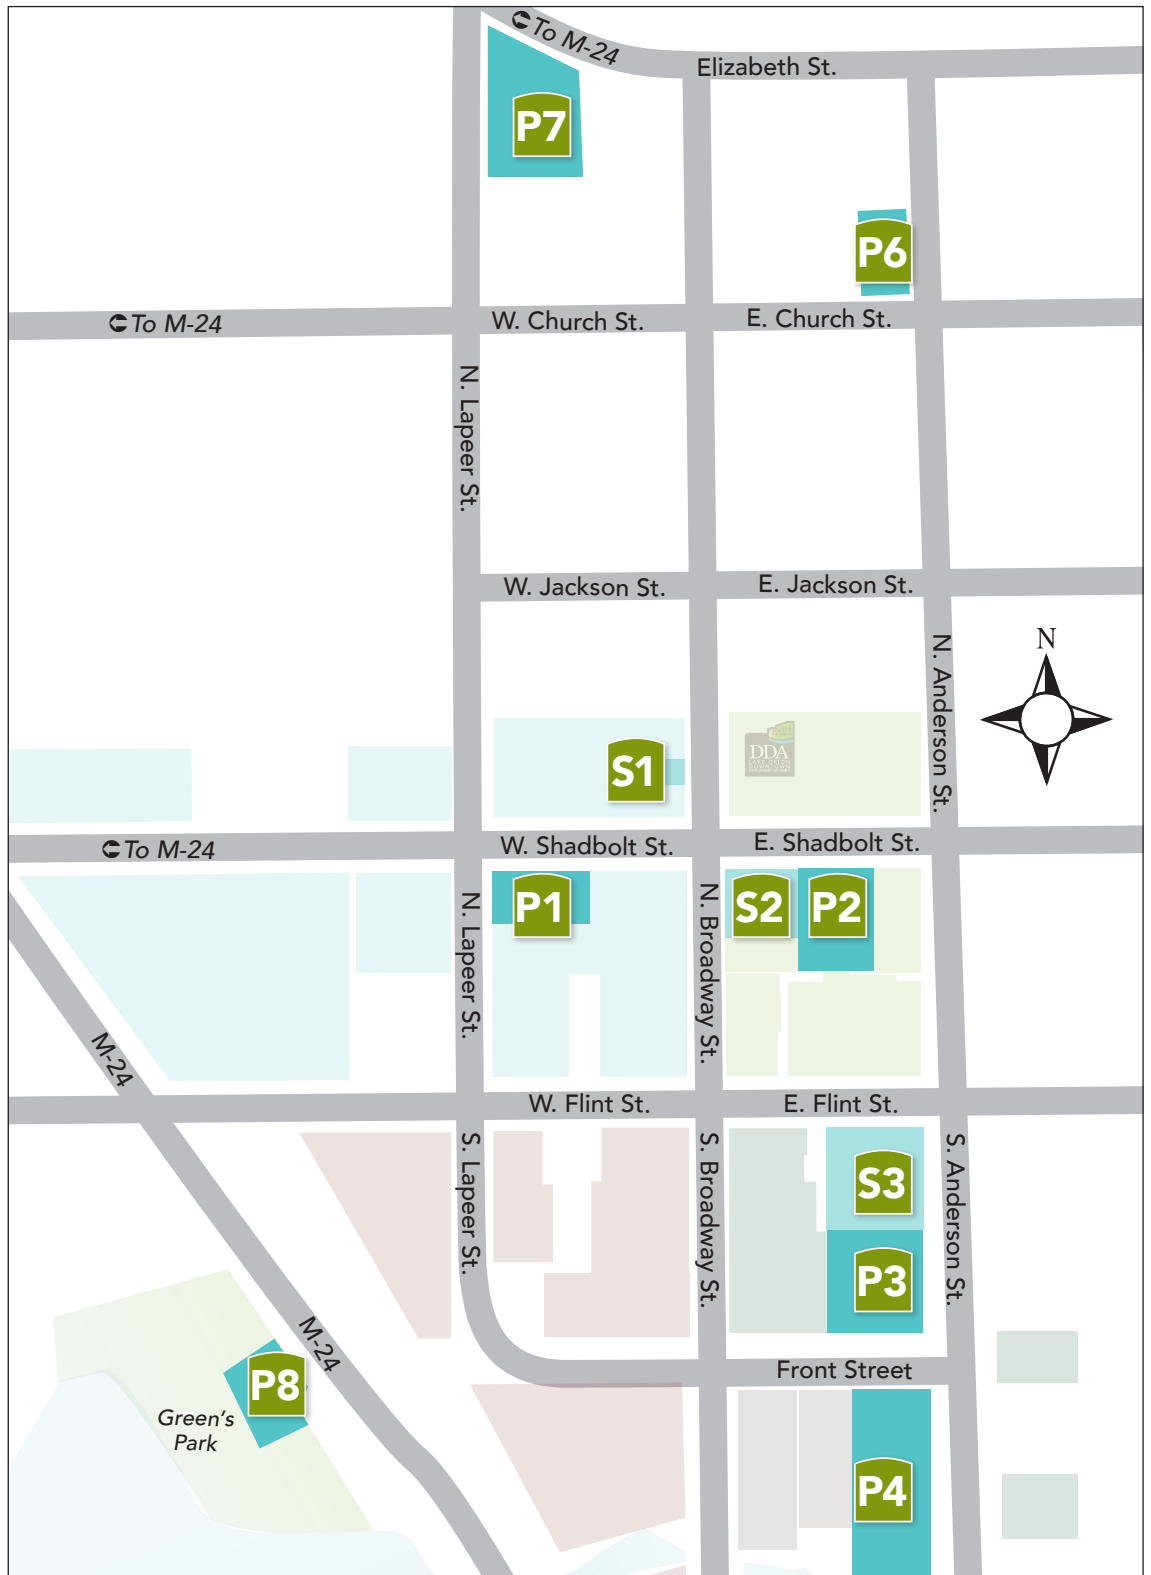

# DOWNTOWN LAKE ORION PARKING

## Parking Lots

- P1 N. Lapeer
- P2 E. Shadbolt
- P3 S. Anderson
- P4 Children's Park
- P5 Art Center
- P6 Village/Police

### Shared Lots

- P7 Elizabeth Street
- P8 Green's Park
- S1 N. Broadway
- S2 Lake Orion Review
- S3 E. Flint

- **Shared lots** are open to the public after normal business hours.
- Maximum of 23 hour parking in **public lots**, except for a **6-hour limit** in lots P2 and P3.
- **On-street** downtown parking limited to 2 hours.
- **No parking on downtown streets** between 3 am – 5 am.

Children's Park

Meek's Park