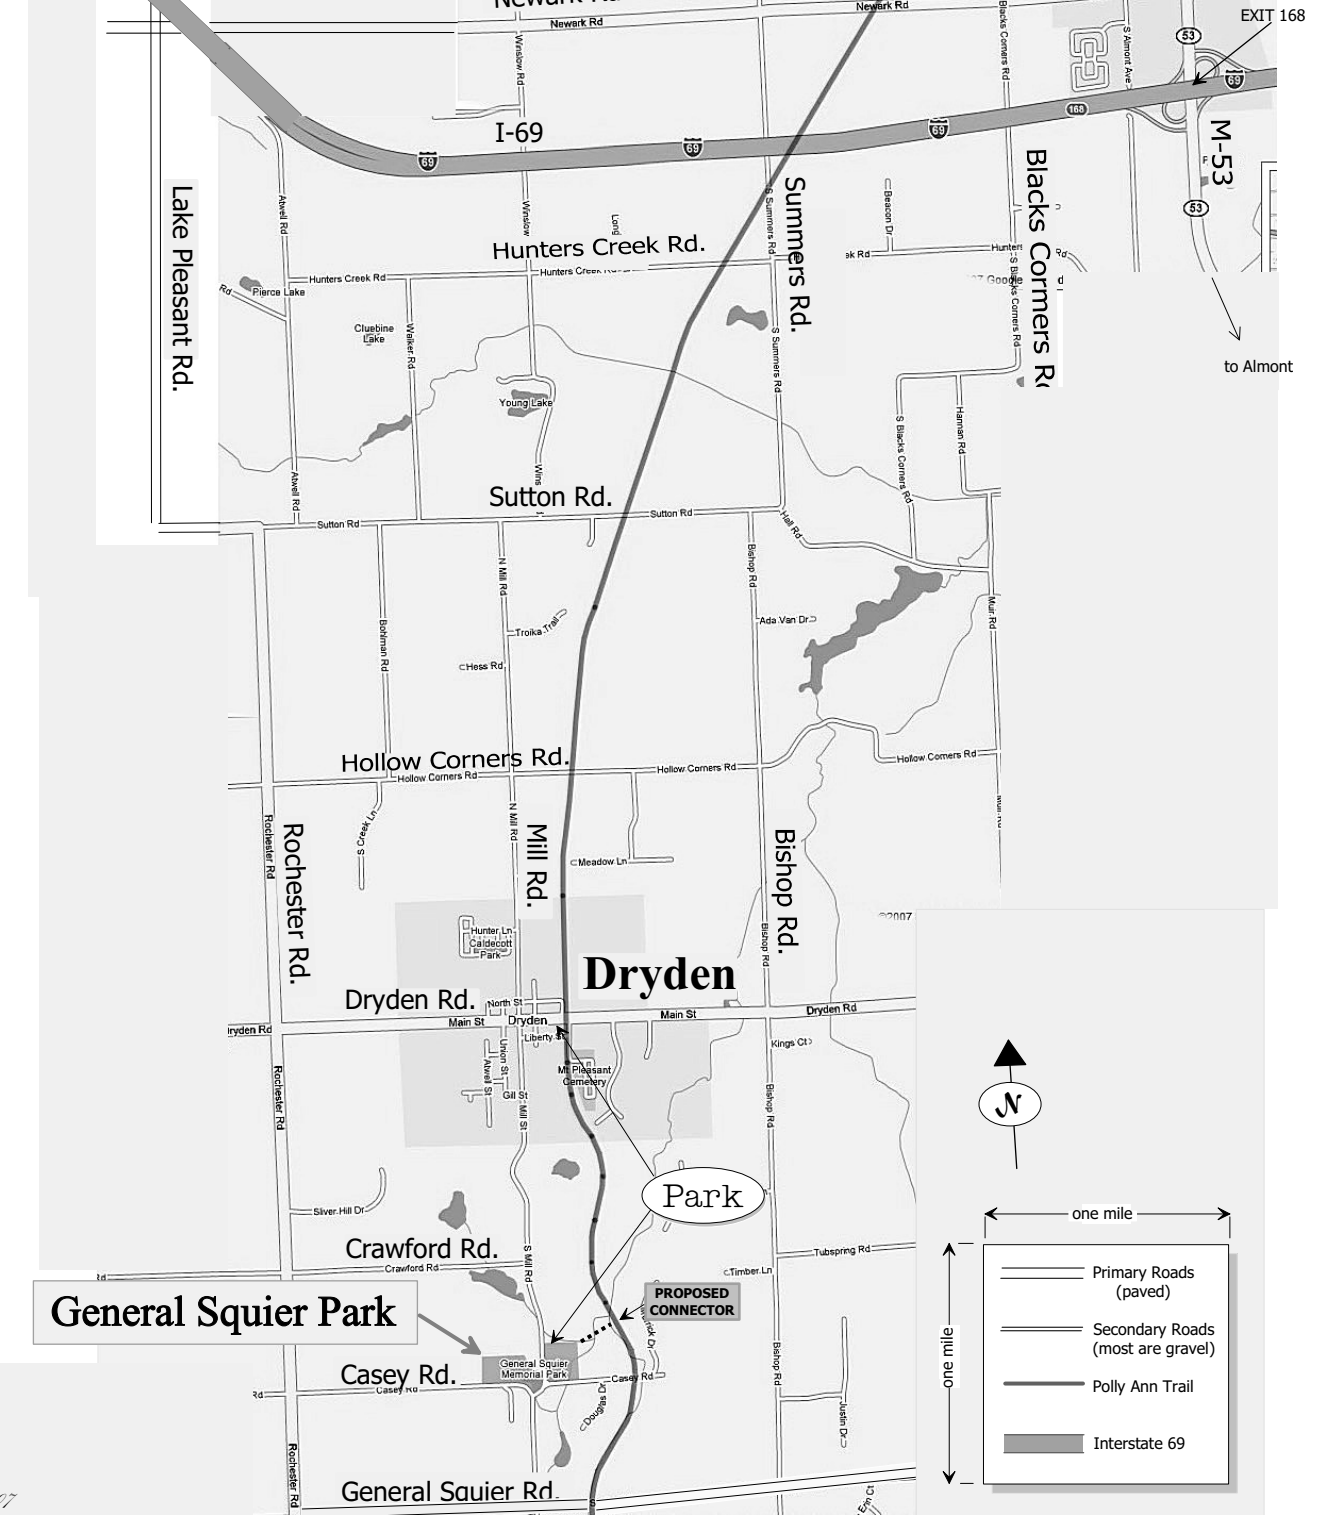

Friends of the Polly Ann Trail of Lapeer County
 P.O. Box 123, Dryden, MI 48428

Polly Ann Trail

General Squier Park to Imlay City
 Approx. 6 miles

EXIT 163

Park

Imlay City

one mile

one mile

- Primary Roads (paved)
- Secondary Roads (most are gravel)
- Polly Ann Trail
- Interstate 69